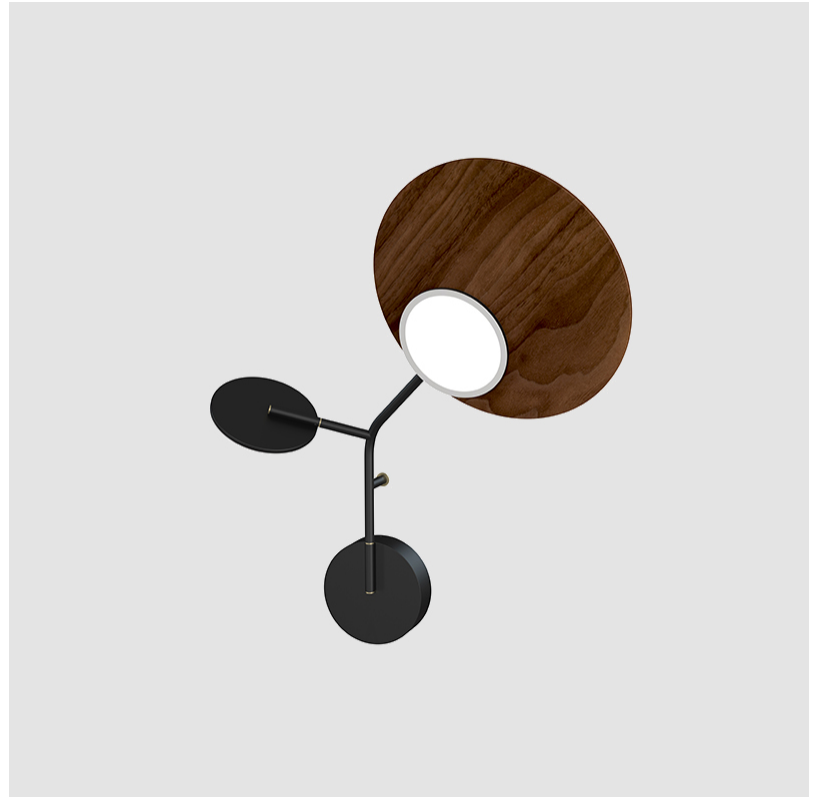

BALLON SURFACE

D73031- _____ - _____

base number   Finish Options   Finish Options

1. To build a product code in our configurator select the specify button on the base model # product page
2. To build a manual product code on this datasheet choose from the options listed below in blue font and add the suffix to the base model #

GENERAL

Series: Ballon
Brand: Tunto
Division: Design
Mounting Type: Surface
Mounting Location: Wall
Subcategory: Ambient

PHYSICAL

Shape: Abstract
Length (mm): 410
Length (in): 16 ¹/₈
Height (mm): 520
Height (in): 20 ¹/₂
Light Distribution: Direct / Indirect
Diffuser: Opal
Fixture Finish: [WAL / OAK / BLK / WHI / GWI / GBK](#)
Holder Finish: [WHI / BLK / GWI / GBK](#)
Fixture Material: Wood

ELECTRICAL

Lamp Type: LED
Input Wattage (W): 11
Total Output Wattage (W): 9.1
Dimming: Non-Dimmable
Driver Included: Yes
Driver Location: Integrated
Driver Type: Constant Current - 120Vac
Driver Class: Class 2
Input Voltage (V): 120 - 277
Constant Current (mA): 500
Upon Request: (Not included - see components) Remote: 0-10Vdc dimming / Phase dimming @120Vac only / Non-dimming 120/277Vac

LED

Number of LEDs: 2
Color Temperature (°K): 3000
Max. Delivered Lumen (lm): 400
CRI: >90 CRI
Lamp Life (hrs): 50000

OPTICAL

RATINGS AND CERTIFICATIONS

Certified By: Certified for North American Standards
IP rating: IP20

PROJECT	_____
TYPE	_____
SPECIFIER	_____
QUANTITY	_____
DATE	_____